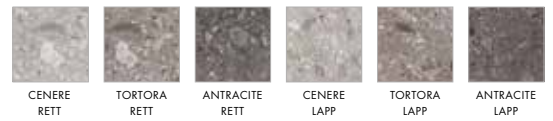

CATFUT1
CATALOGUE

PBFUT02
FOLDER

SAMPLES BOX

BOXPROMO
SAMPLES
BOX
€ 2,00

KITPROFUT
KIT TOZZ. 10X10 FUTURA
€ 6,00

SHOWROOM SET

PANNELLO / PANEL:

TORTORA RETT 30X60
LIST. RAME 5X60
ANTRACITE RETT 30X60

SET FUTURA
1 PANNELLO + 6 PEZZI
1 PANEL + 6 PIECES
L = 120 H = 122 P = 53
€ 119

PSFUT01
RIEPILOGO COLORI /
COLOURS CHART

€ 57

60X120
PPFUT10
CENERE RETT
PPFUT11
TORTORA RETT
PPFUT12
ANTRACITE RETT

€ 68

IMMAGINE DI RIFERIMENTO PER LA POSA / REFERENCE IMAGE FOR INSTALLATION