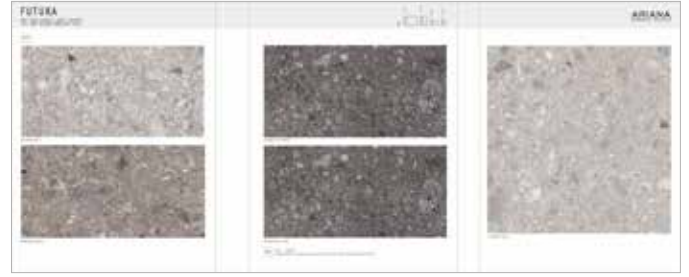

CATFUT1
CATALOGUE

PBFUT02
FOLDER

SAMPLES BOX

BOXPROMO
SAMPLES
BOX
€ 2,00

KITPROFUT
KIT TOZZ. 10X10 FUTURA
€ 6,00

SHOWROOM SET

PANNELLO / PANEL:

TORTORA RETT 30X60
LIST. RAME 5X60
ANTRACITE RETT 30X60

TOP PORTA OGGETTI
VANITY TOP
DIM. 160L X 55P X 15H

ESSENTIAL
BEIGE
20X120

FUTURA
TORTORA
60X120

CHROME
WHITE
120X280 SOFT